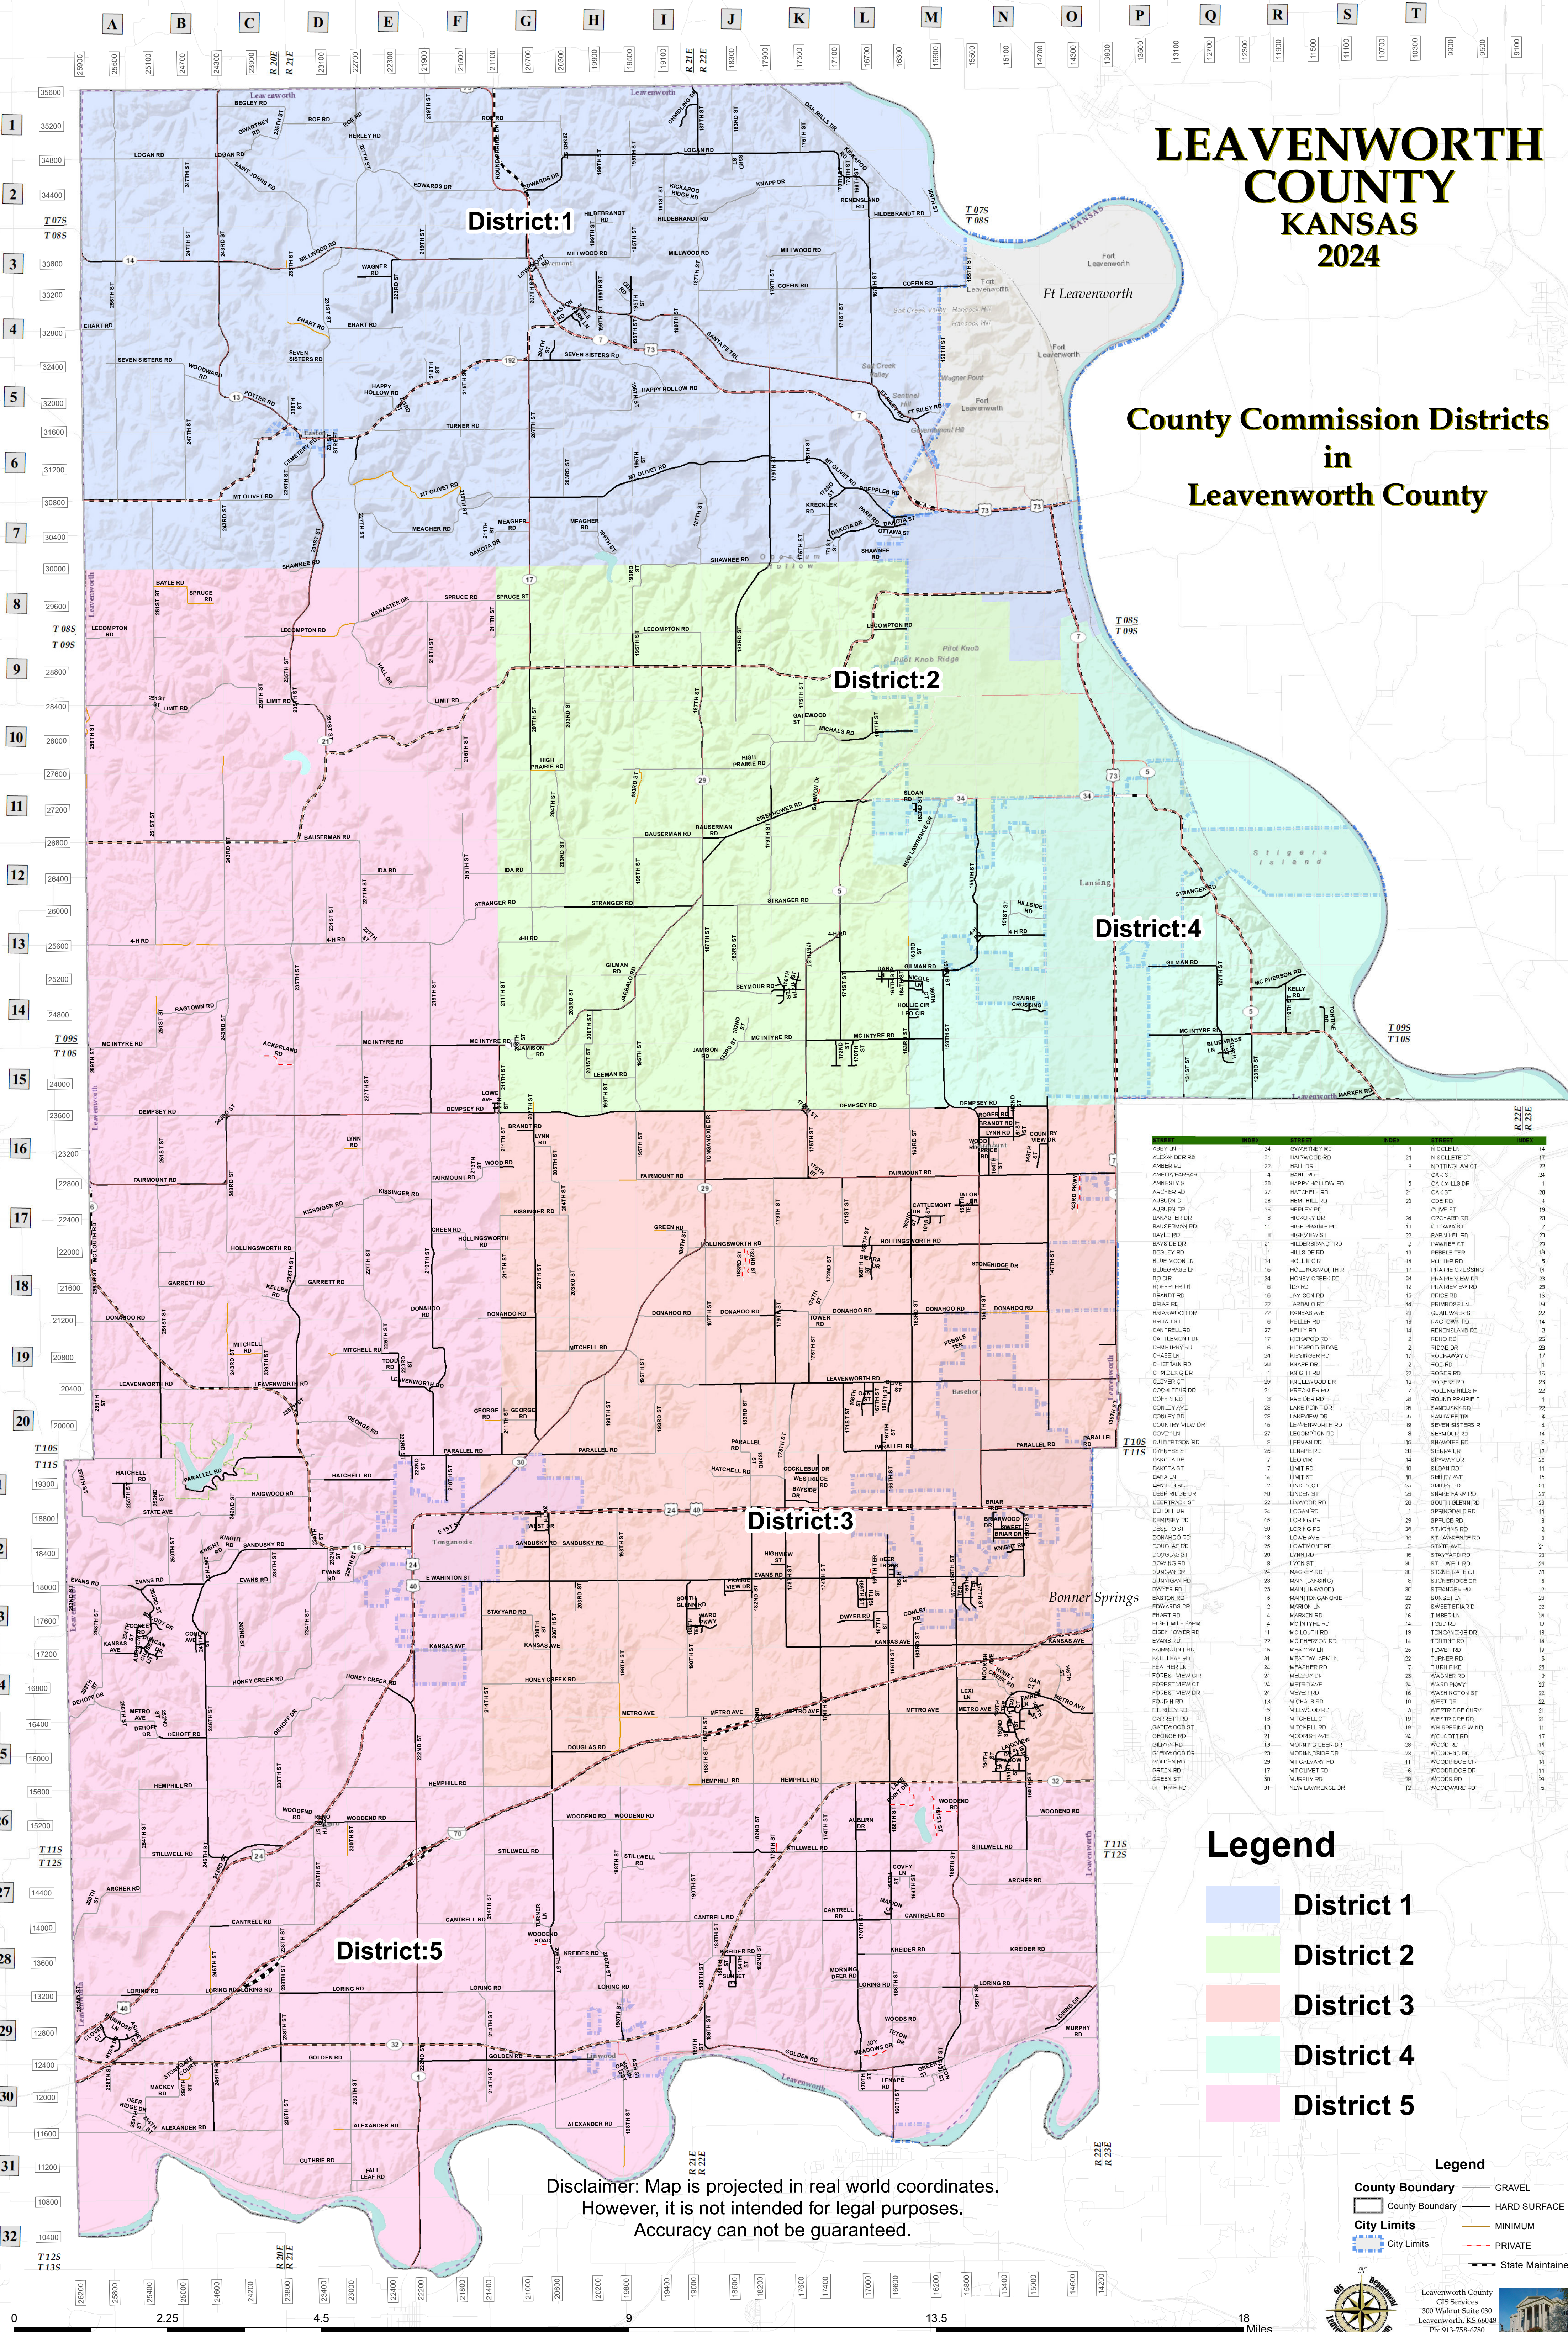

LEAVENWORTH COUNTY KANSAS 2024

County Commission Districts in Leavenworth County

Legend

- District 1
- District 2
- District 3
- District 4
- District 5

- ### Legend
- County Boundary
 - City Limits
 - Gravel
 - Hard Surface
 - Minimum
 - Private
 - State Maintained